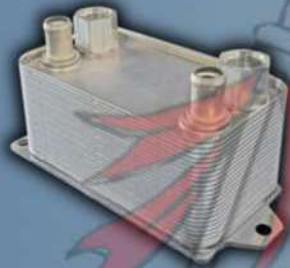

TLB 315 SERIES

SE / SG / SK / SL

TLB 315 SERIES

SE/SG/SK/SL

CONTACT US

COMPLETE TRANSMISSIONS

315SG/SJ MAIN HYDRAULIC PUMP S/EXCHANGE

VARIOUS RADIATORS

315SJ F/A PLANET GEAR ASSY

BRAKE PISTON

VARIOUS TORQUE CONVERTORS S/EXCHANGE

6090 J/D PISTON LINER KIT

315SJ TRANSMISSION CHARGE PUMP

315SJ FRONT AXLE RING GEAR

315 SK/SJ OIL COOLER

TRANSMISSION SOLENOID VALVES

4045T SLEEVE LINER KIT 35MM GUDGEON PIN

4045 H/FLOW WATER PUMP

FRONT AXLE TIE ROD L/H / R/H 315SG/SJ

VARIOUS SUN GEARS

VARIOUS COMPLETE GASKET SETS

TLB 315 SERIES

SE/SG/SK/SL

**INJECTOR
MECHANICAL
TYPE**