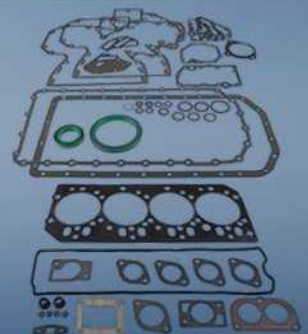

315SJ F/A PLANET GEAR ASSY

BRAKE PISTON

VARIOUS TORQUE CONVERTORS S/EXCHANGE

6090 J/D PISTON LINER KIT

315SJ TRANSMISSION CHARGE PUMP

315SJ FRONT AXLE RING GEAR

315 SK/SJ OIL COOLER

TRANSMISSION SOLENOID VALVES

4045T SLEEVE LINER KIT 35MM GUDGEON PIN

4045 H/FLOW WATER PUMP

FRONT AXLE TIE ROD L/H / R/H 315SG/SJ

VARIOUS SUN GEARS

VARIOUS COMPLETE GASKET SETS

TLB 315 SERIES

SE/SG/SK/SL

**INJECTOR
MECHANICAL
TYPE**

**4045T
LIFT PUMP
BANJO FITTING**

**VARIOUS
PLANET
GEARS**

**6068
SLEEVE KIT
(41MM)**

**4045
ENGINE
6.8 OIL PUMP**

**4045T
315SG/SJ
TURBO**

**6090
CYLINDER
HEAD**

CONTACT US

**315 SJ/SK
SEAL
KIT**

**315SG/SJ DRIVE
SHAFT SEAL
KNUCKLE YOKE**

TLB 315 SERIES

SE/SG/SK/SL

CONTACT US

**315SG/SJ
TILT
BUCKET**

**4045 / 6068
TENSIONER
PULLEY**

**315SJ
INNER CLUTCH
DISC**

**315SJ
F/AXLE TRUNION/
KING PIN**