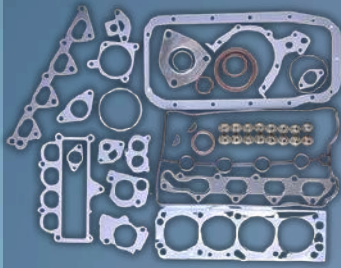

**VALVE RELIEF
4500 PSI**

**VARIOUS
COMPLETE
KICKOUT**

**SLEEVE 102MM -
913/T
STD NARROW**

3WL LOGGER & FORKLIFT

120, 125,
220, 225

**F3/4L912
OIL
PUMP**

**VARIOUS
GASKET
KITS**

**WAFER PLATE
EATON
WHELMOTOR /
ANTI CLOCK WISE**