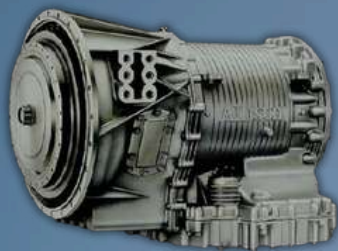

4045 / 6068 / 6081 / 6091

DEUTZ AIRCOOLED ENGINE PARTS

**STILL IN PROGRESS OF INCREASING
RANGE**

VOLVO

**WATER
PUMPS**

**ENGINE
PARTS**

**RUBBER
GOODS AND
MOUNTINGS**

ADT Parts

B18 - B50
B/C/D & E-Series

BELL

VOLVO

BOMAG

CAT[®]

ADT Parts

B18 - B50

**VARIOUS
DROPBOXES
S/EXCHANGE ONLY**