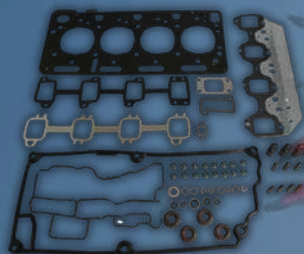

**ENGINE TOP
KIT 103
TURBO**