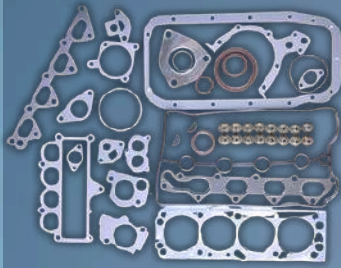

**F/LIFT
MAST ROLLERS
3.5T / SHEAVE
FORKLIFT
MAST 3.5T**

**VALVE RELIEF
4500 PSI**

**VARIOUS
COMPLETE
KICKOUT**

**SLEEVE 102MM -
913/T
STD NARROW**

3WL LOGGER & FORKLIFT

120, 125,
220, 225

**F3/4L912
OIL
PUMP**